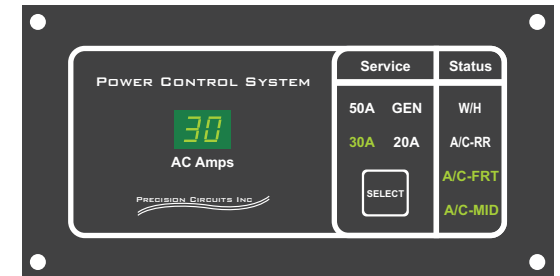

## JAYCO WIRING DIAGRAM 8/01/2014

Program Options:  
Relay Shed Order:  
Relay 1 - W/H  
Relay 2 - A/C-RR  
Relay 4 - A/C-FRT  
Relay 3 - A/C-MID  
50A Service = Sleep Mode  
Generator = Blank Display

00-10025-355