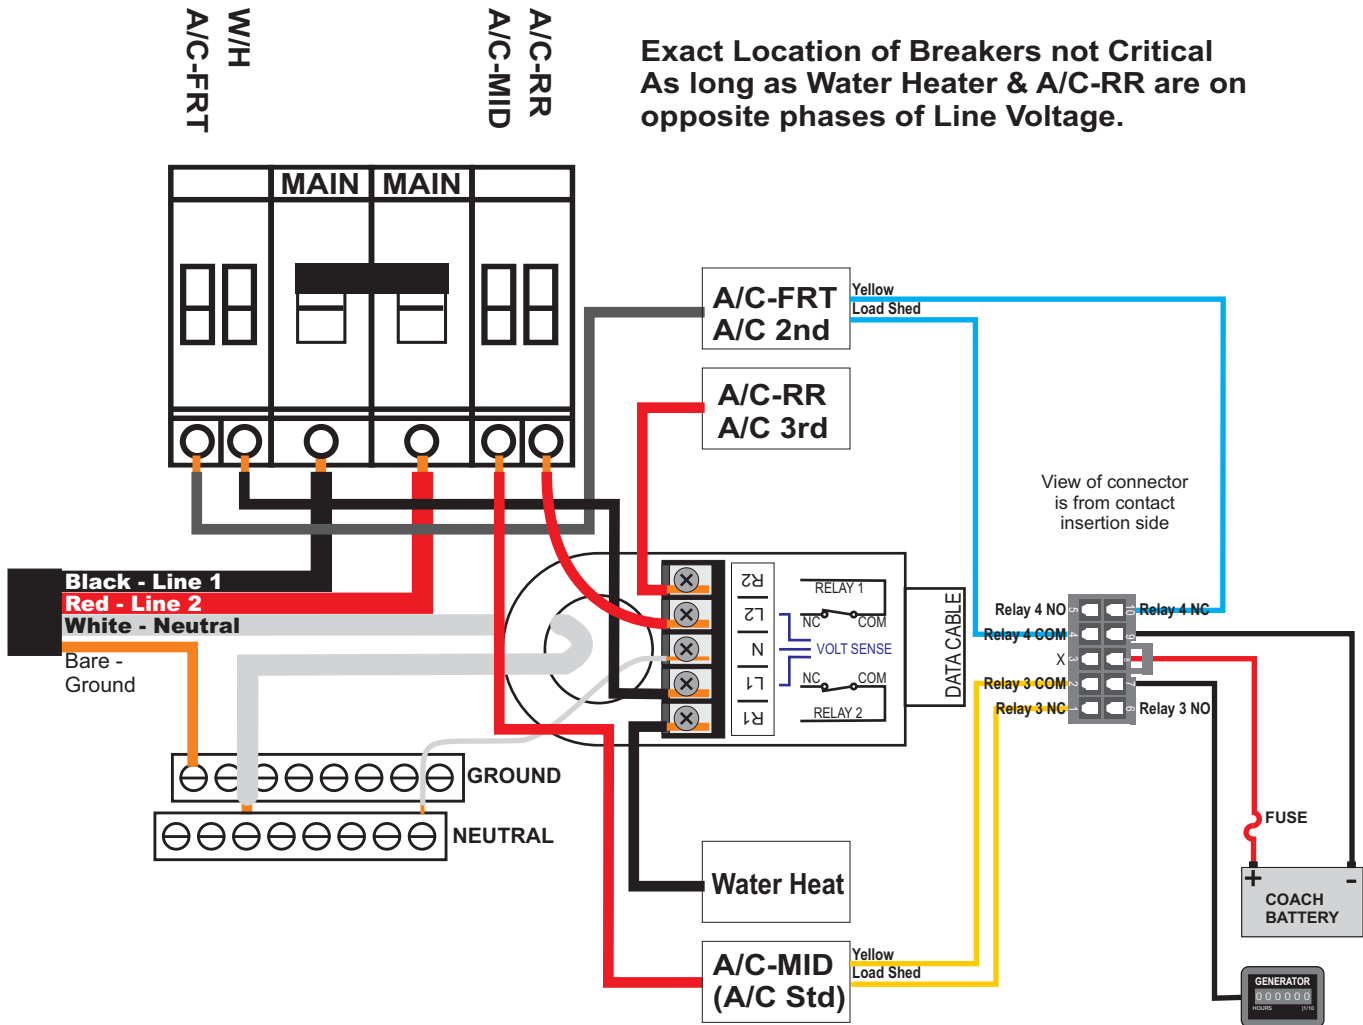

# MINI POWER CONTROL SYSTEM

PRECISION CIRCUITS INC

## JAYCO WIRING DIAGRAM 8/01/2014

Program Options:  
Relay Shed Order:  
Relay 1 - W/H  
Relay 2 - A/C-RR  
Relay 4 - A/C-FRT  
Relay 3 - A/C-MID  
50A Service = Sleep Mode  
Generator = Blank Display

00-10025-355