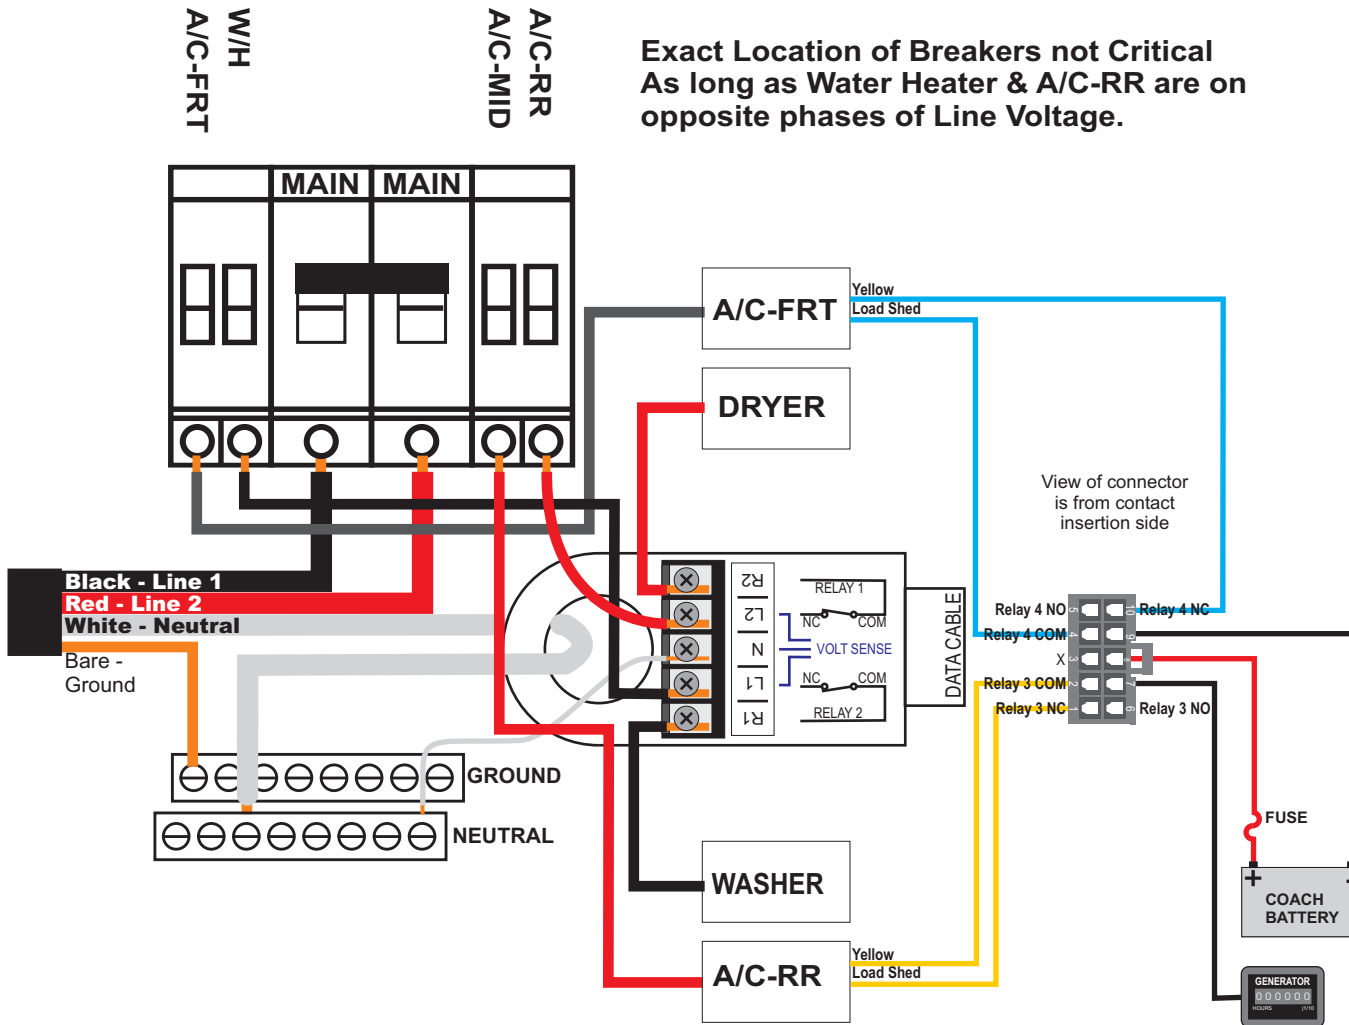

## JAYCO WIRING DIAGRAM 08/01/2014

Exact Location of Breakers not Critical  
As long as Water Heater & A/C-RR are on  
opposite phases of Line Voltage.

Program Options:  
Relay Shed Order:  
Relay 1 - WASHER  
Relay 3 - A/C-RR  
Relay 2 - DRYER  
Relay 4 - A/C-FRT

50A Service = Sleep Mode  
Generator = Blank Display

00-10025-380