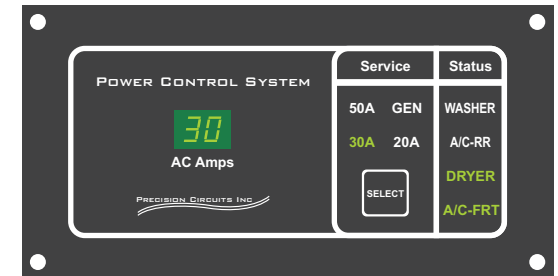

## JAYCO WIRING DIAGRAM 08/01/2014

Exact Location of Breakers not Critical  
As long as Water Heater & A/C-RR are on  
opposite phases of Line Voltage.

Program Options:  
Relay Shed Order:  
Relay 1 - WASHER  
Relay 3 - A/C-RR  
Relay 2 - DRYER  
Relay 4 - A/C-FRT

50A Service = Sleep Mode  
Generator = Blank Display

00-10025-380